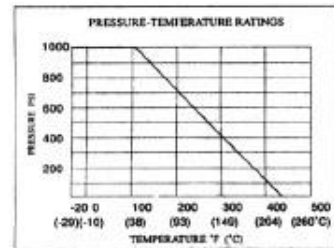

"BII" FORGED BRASS FULL PORT BALL VALVE WITH BARBED CONNECTIONS

BII

SERIES 082B

		600 PSI W.O.G. (Cold water, oil, gas)		Blue handle	Blow out proof stem
PART NO.	SIZE	QUANTITY		LIST PRICE-F	
		CTN	CASE		
082B-05	1/2"	10	100	8.87	
082B-07	3/4"	6	60	15.07	
082B-10	1"	6	48	22.89	
082B-12	1-1/4"	6	24	36.60	

"BII" FORGED BRASS FULL PORT BALL VALVE

BII

SERIES 082FB

		600 PSI W.O.G. (Cold water, oil, gas)		Blue handle	Suitable for connection to tanks, pumps, etc.	Eliminates need for a poly insert adapter when converting from NPT to insert for polyethylene pipe
PART NO.	SIZE	QUANTITY		LIST PRICE-F		
		CTN	CASE			
082FB-05	1/2" FPT x 1/2" Barb	10	100	8.76		
082FB-07	3/4" FPT x 3/4" Barb	10	60	14.13		
082FB-10	1" FPT x 1" Barb	6	36	21.80		
082FB-12	1-1/4" FPT x 1-1/4" Barb	4	24	35.67		

"BII FAST" FORGED BRASS FULL PORT BALL VALVE W/DRAIN

BII
FAST

		600 PSI W.O.G. (Cold water, oil, gas)		Blow out proof stem - forged brass	Meets NSF approval		
PART NO.	THREADED	CxC	SIZE	PORT DIA. INS.	QUANTITY	LIST PRICE-F	
					CTN	CASE	
0823-05	0823C-05		1/2"	0.499	10	120	9.72
0823-07	0823C-07		3/4"	0.787	10	60	16.28
0823-10	0823C-10		1"	0.984	6	36	24.86

FORGED BRASS FULL PORT BALL VALVE W/DRAIN

BEST BUY

BII

SERIES 082WD

		600 PSI W.O.G. (Cold water, oil, gas)		Blue plastic handle	Blow out proof stem - forged brass body		
PART NO.	THREADED	LIST PRICE-F	PART NO.	LIST PRICE-F	PORT SIZE	PORT DIA. INS.	QUANTITY
			CxC				CTN CASE
082WD-05		8.91	082WDC-05	7.93	1/2"	0.590	15 120
082WD-07		13.57	082WDC-07	13.15	3/4"	0.748	10 60
082WD-10		18.79	082WDC-10	17.78	1"	1.023	8 48

#316 CF8M STAINLESS STEEL BALL VALVES

- ☐ Investment casting
- ☐ PTFE Seal and Packing
- ☐ Blow-out proof stem
- ☐ Threads conform to ASME B1.20.1
- ☐ Mounting Pad Tapping

- ☐ Two-piece full port
- ☐ Locking handle
- ☐ 1000 W.O.G.